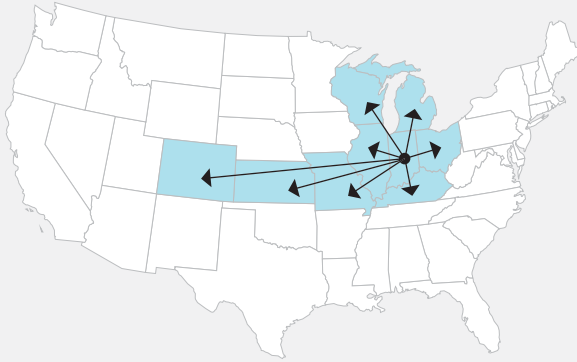

BLUE RIBBON TRANSPORT

To the Point. High Service Logistics.

ORIGIN - INDIANAPOLIS, INDIANA

States Serviced w/ regular deliveries

IN, OH, IL, KY, MO, WI, CO, MI

Sams/Wal-Mart

Gas City	IN	Sun, Tues, Wed, Thur, Sat
Garrett	IN	Sun, Mon, Wed, Thur, Fri, Sat
Olney	IL	Sun, Tues, Wed, Thur, Sat
Washington Courthouse	OH	Sun, Tues, Wed, Thur, Sat
Moberly	MO	Sun, Tues, Wed, Thur, Sat
Wintersville	OH	Mon, Fri
Sterling	IL	Mon, Fri

Kroger

Delaware	OH	Tues, Thur, Sat, Sun
Louisville	KY	Tues, Thur, Sat, Sun
Shelbyville	IN	Sun, Mon, Tue, Wed, Thur, Fri, Sat
Memphis	TN	Mon, Wed, Fri
Hutchinson	KS	Mon, Wed, Fri

Costco

Morris	IL	Sun, Wed, Fri
--------	----	---------------

Aldi

Greenwood	IN	Sun, Mon, Tue, Wed, Thur, Fri, Sat
Springfield	OH	Sun, Mon, Tue, Wed, Thur, Fri, Sat

BLUE RIBBON TRANSPORT

To the Point. High Service Logistics.

ORIGIN - LAKELAND, FLORIDA

States Serviced w/ regular deliveries

FL, GA, SC

GFS

Miami

FL Sun, Mon, Tues, Wed, Thurs, Fri

Plant City

FL Sun, Mon, Tues, Wed, Thurs, Fri

ORIGIN - NEWCOMERSTOWN, OHIO

States Serviced w/ regular deliveries