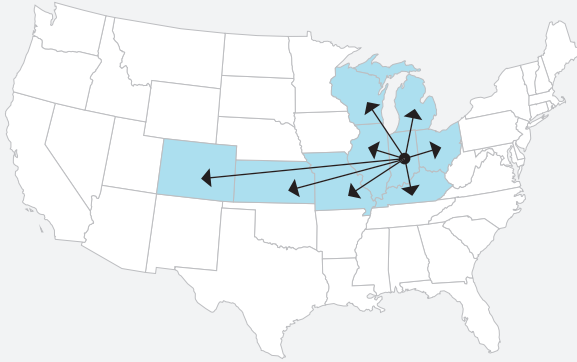

BLUE RIBBON TRANSPORT

To the Point. High Service Logistics.

ORIGIN - INDIANAPOLIS, INDIANA

States Serviced w/ regular deliveries

IN, OH, IL, KY, MO, WI, CO, MI

Sams/Wal-Mart

Gas City	IN	Sun, Tues, Wed, Thur, Sat
Garrett	IN	Sun, Mon, Wed, Thur, Fri, Sat
Olney	IL	Sun, Tues, Wed, Thur, Sat
Washington Courthouse	OH	Sun, Tues, Wed, Thur, Sat
Moberly	MO	Sun, Tues, Wed, Thur, Sat
Wintersville	OH	Mon, Fri
Sterling	IL	Mon, Fri

Kroger

Delaware	OH	Tues, Thur, Sat, Sun
Louisville	KY	Tues, Thur, Sat, Sun
Shelbyville	IN	Sun, Mon, Tue, Wed, Thur, Fri, Sat
Memphis	TN	Mon, Wed, Fri
Hutchinson	KS	Mon, Wed, Fri

Costco

Morris	IL	Sun, Wed, Fri
--------	----	---------------

Aldi

Greenwood	IN	Sun, Mon, Tue, Wed, Thur, Fri, Sat
Springfield	OH	Sun, Mon, Tue, Wed, Thur, Fri, Sat

BLUE RIBBON TRANSPORT

To the Point. High Service Logistics.

ORIGIN - LAKELAND, FLORIDA

States Serviced w/ regular deliveries

FL, GA, SC

GFS

Miami

FL Sun, Mon, Tues, Wed, Thurs, Fri

Plant City

FL Sun, Mon, Tues, Wed, Thurs, Fri

ORIGIN - NEWCOMERSTOWN, OHIO

States Serviced w/ regular deliveries